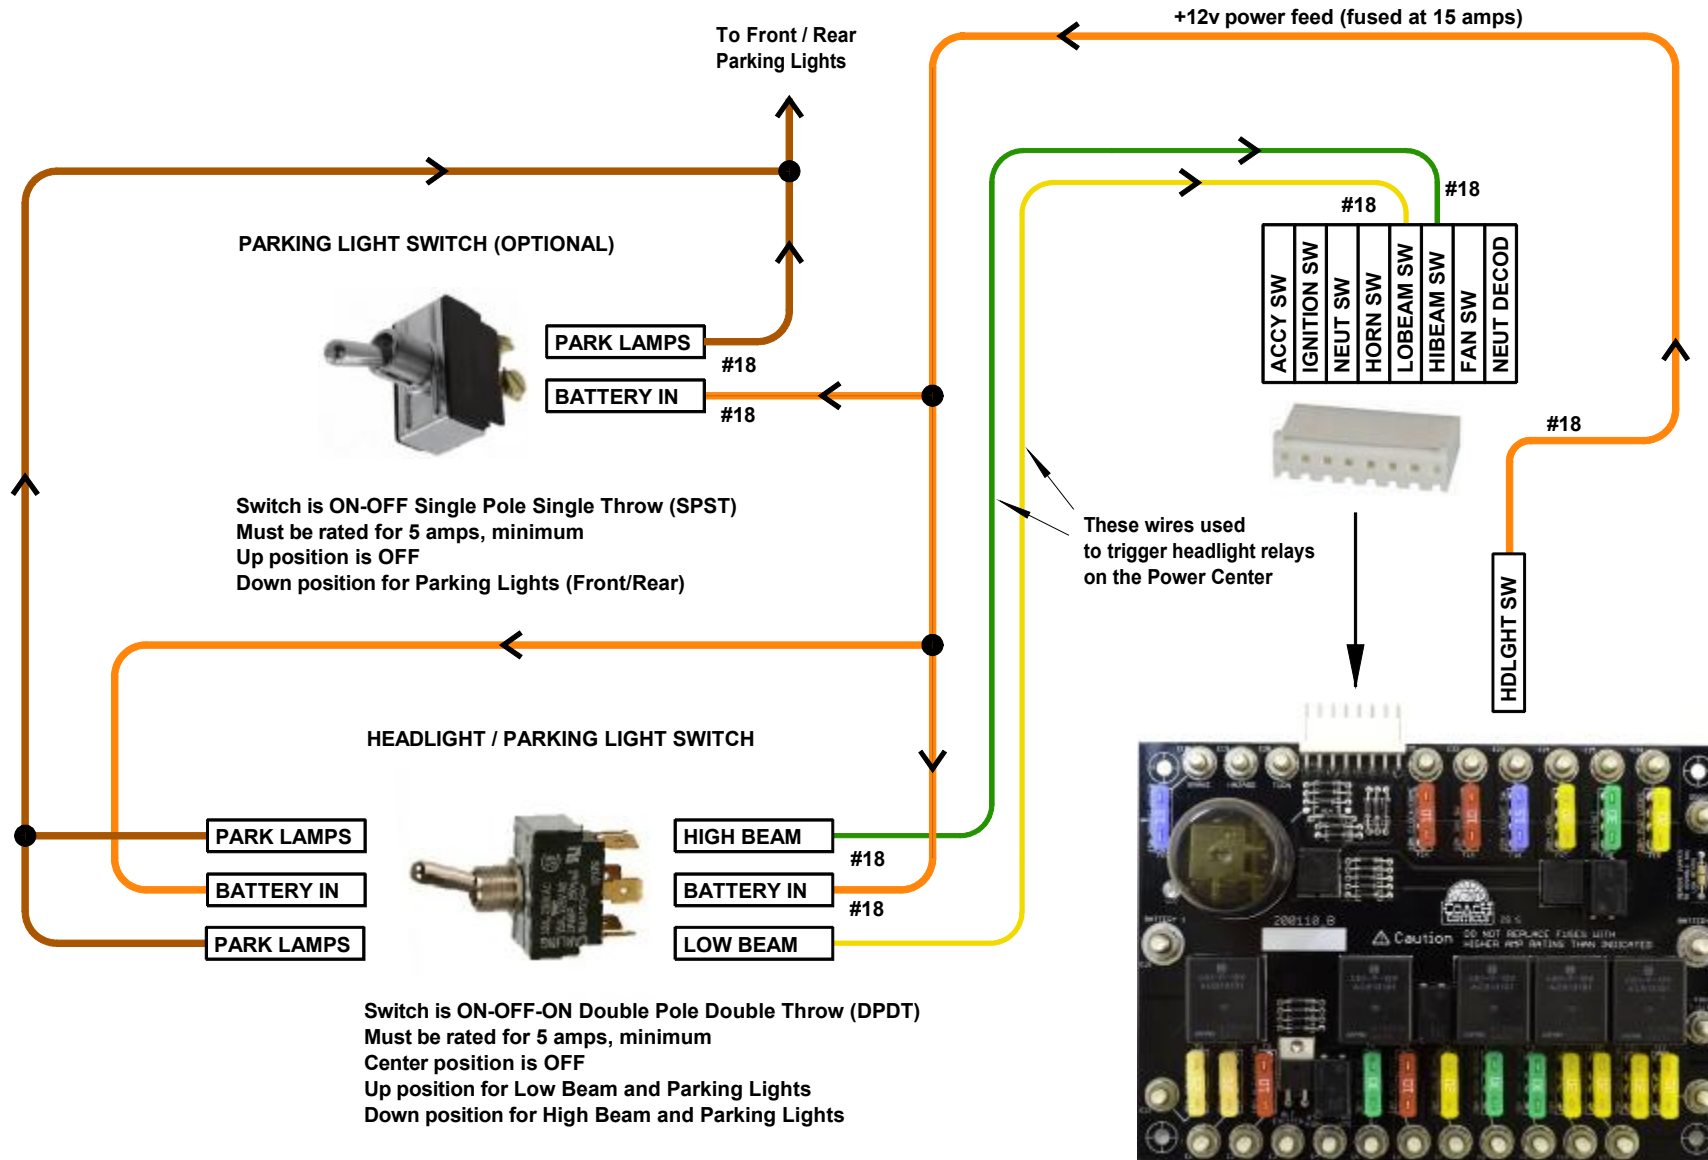

# Power Center Connections for Headlight Toggle Switches

## Front and Rear Parking Lights turn Off when Headlights are On

(This diagram applies to Coupe-23B Kits only)

© 2018

COUPE-23B POWER CENTER