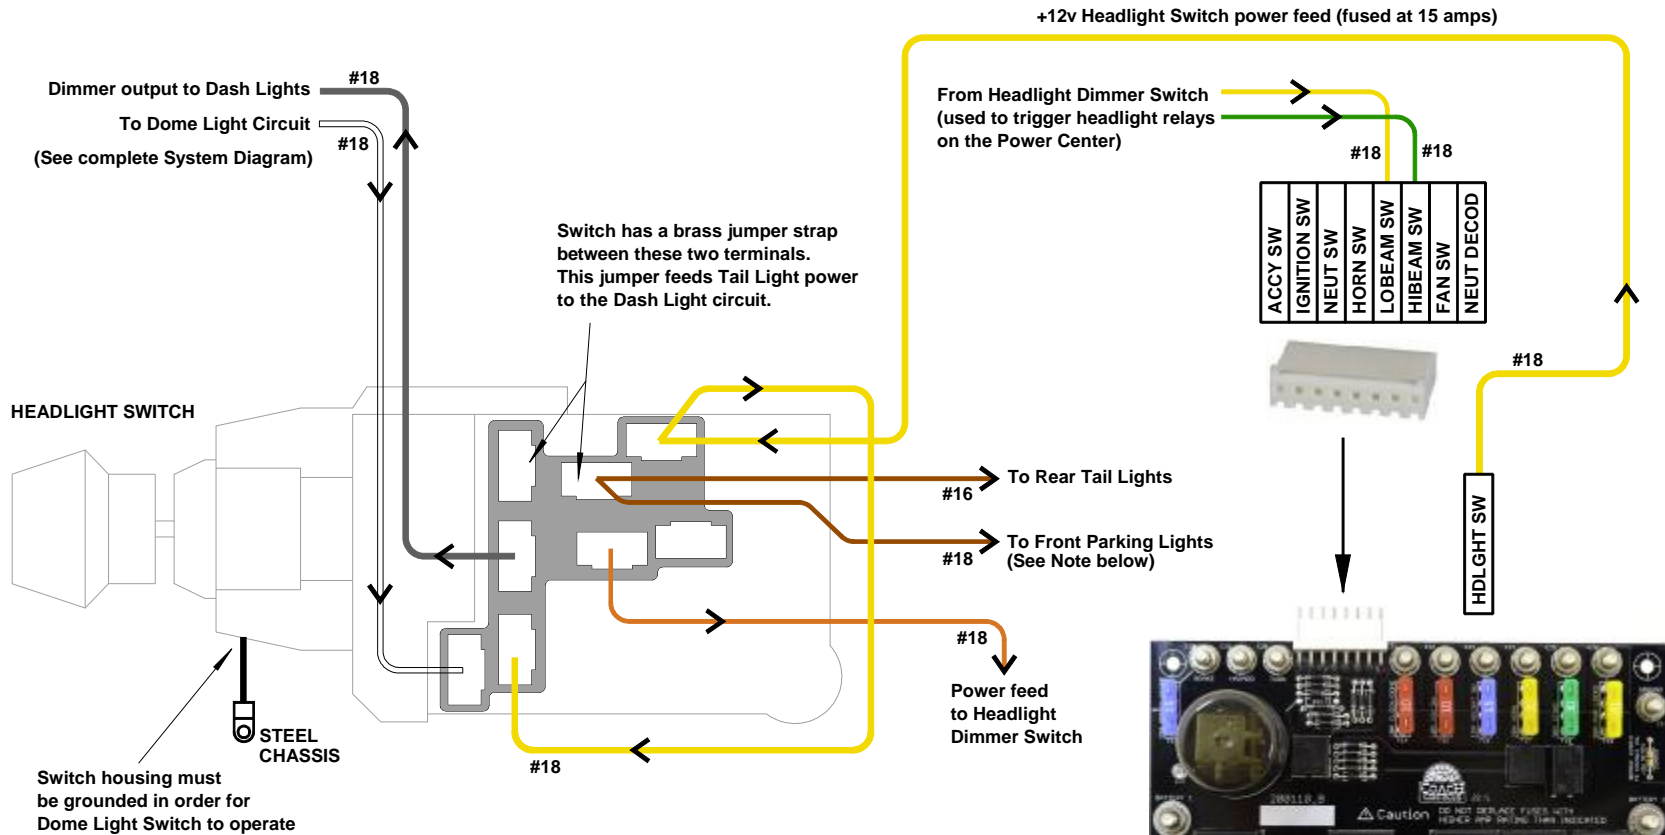

# GM Headlight Switch Connections

## Details for Front Parking Lights that stay On with Headlights

(\*\* This diagram applies to Coupe-23B Kits only \*\*)

© 2015 - 2016

### TERMINAL IDENTIFICATION

**Note:** If you want the front parking lights to remain ON with headlights, connect the front parking lights to the Tail Light Switch output terminal (same as rear tail lights). Connections will be different if you want the Front Parking Lights to turn Off when headlights are On, see separate diagram.