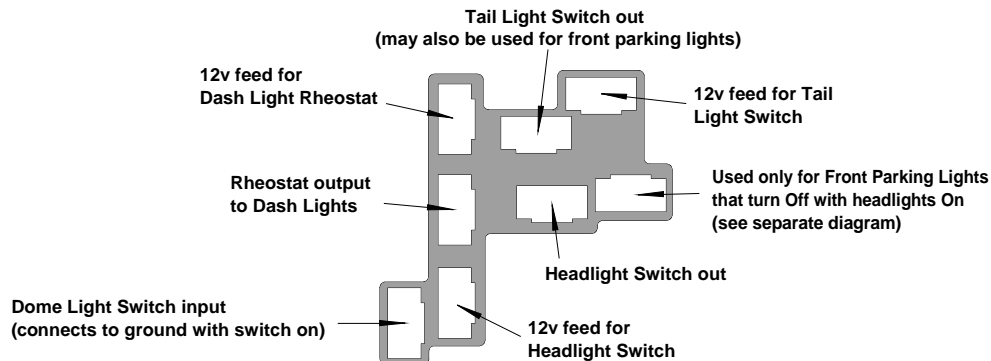

# GM Headlight Switch Connections

## Details for Front Parking Lights that stay On with Headlights

(\*\* This diagram applies to Coupe-23B Kits only \*\*)

© 2015 - 2016

### TERMINAL IDENTIFICATION

**Note:** If you want the front parking lights to remain ON with headlights, connect the front parking lights to the Tail Light Switch output terminal (same as rear tail lights). Connections will be different if you want the Front Parking Lights to turn Off when headlights are On, see separate diagram.